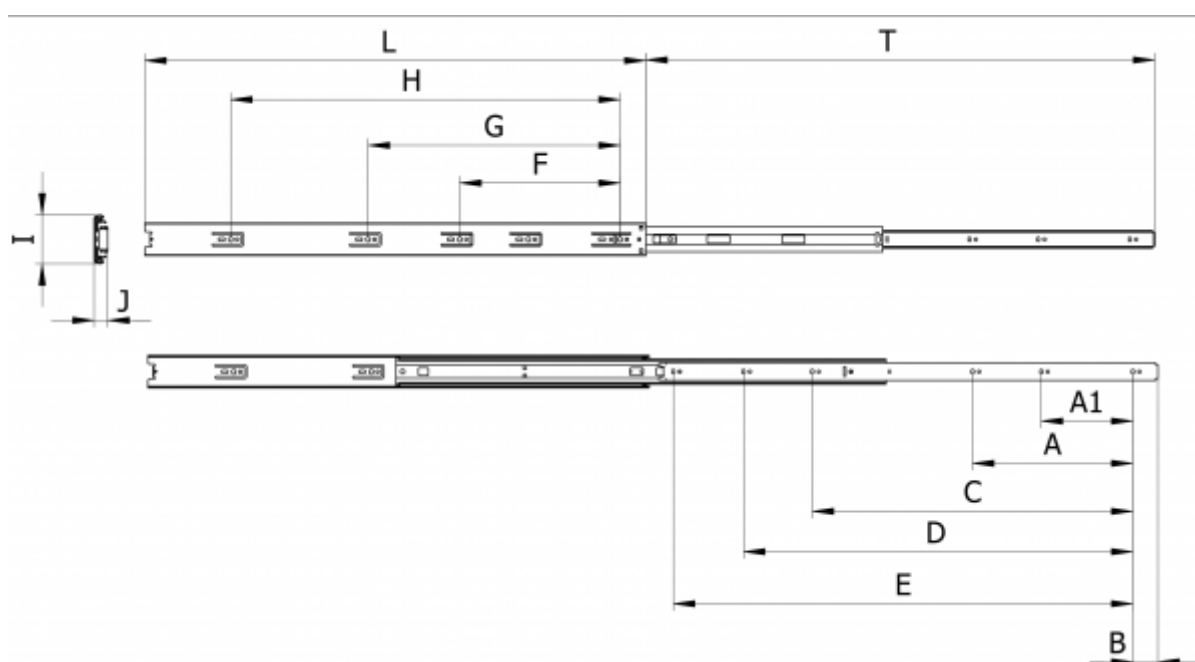

Article number: 11134037

Description: Thomas Regout Telescopic Slide 11134037 4608, 3-piece
Length 500 mm / load cap. 45 kg / extension 508 mm

Measures

A = -	H = -
A1 = 128	I = 45.4
B = 35	J = 12.7
C = -	L = 500
D = -	Load capacity = 45
E = 442	T = 508
F = 224	
G = 416	